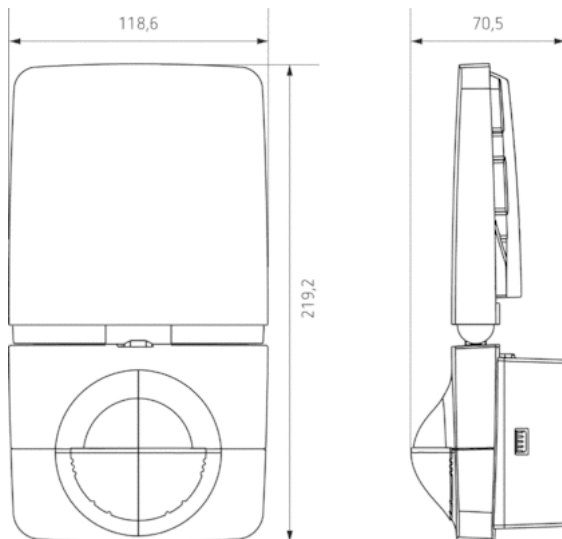

## Description

- LED spotlight with motion detector
- 11 W (900 lm), equivalent to 140 W Halogen spotlight
- Spotlight can be swivelled 35° left/right, 60° upwards/downwards and 180° backwards
- Spacer included in delivery
- Suitable for outdoor use
- Automatic lighting control based on presence and brightness
- 180° detection angle at a detection range of 12 m and creep under protection
- Diffused glare-free light with aura effect
- Functions teach-in, test, twilight switch, dimmable orientation light and night interruption adjustable
- Master/master switching
- Area limit via lens attachment
- Controls are place protected
- Remote controllable with optionally remote controls theSenda P and theSenda S
- Back side made of high-quality aluminum die-cast for an optimally cooling of the high-power LEDs

## Technical data

Operating voltage	230 V AC
Frequency	50 – 60 Hz
Stand-by consumption	~0,4 W
Light measurement	Mixed light measurement
Colour	White
Switching output	Light
Installation type	Wall installation
Setting range brightness	5 – 800 lx or just presence dependent
LED output (lighting current)	11 W (900 lm)
Colour temperature	4000 K, neutral white
Detection angle	180°
Installation height	1,8 – 2,5 m
Light switch-off delay	10 s-20 min
Remote controlled	<input type="checkbox"/>
Ambient temperature	-25 °C ... +45 °C
Protection class	II
Type of protection	IP 55

### Detection range

Mounting height (A)	Head on to (r)	Diagonally (t)
2 m	5 m	12 m
2,5 m	4 m	10 m
3 m	4 m	8 m
3,5 m	4 m	6 m
4 m	2 m	4 m

### Scale drawings