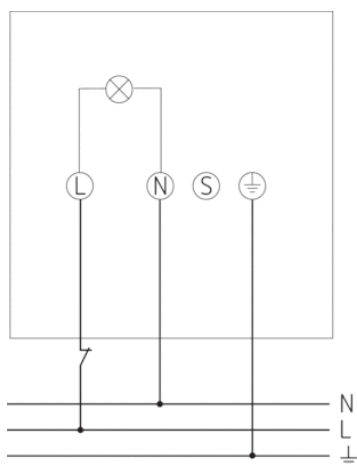

Connection example

Article number: 1020941

Detection range

Mounting height (A)	Head on to (r)	Diagonally (t)
2 m	5 m	12 m
2,5 m	4 m	10 m
3 m	4 m	8 m
3,5 m	4 m	6 m
4 m	2 m	4 m