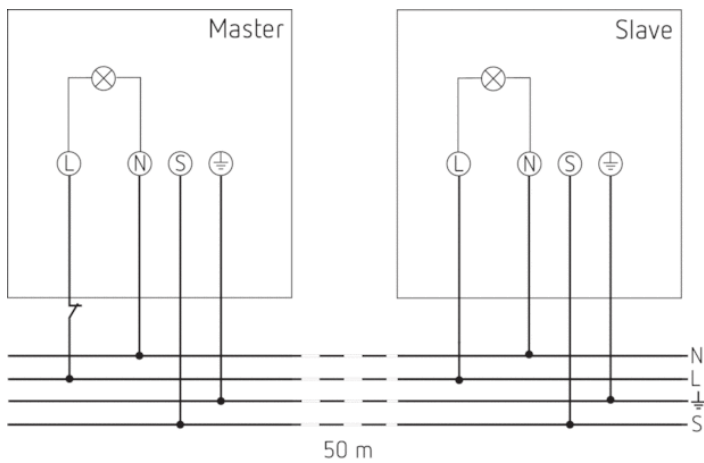

Connection example

Article number: 1020941

Detection range

Mounting height (A)	Head on to (r)	Diagonally (t)
2 m	5 m	12 m
2,5 m	4 m	10 m
3 m	4 m	8 m
3,5 m	4 m	6 m
4 m	2 m	4 m