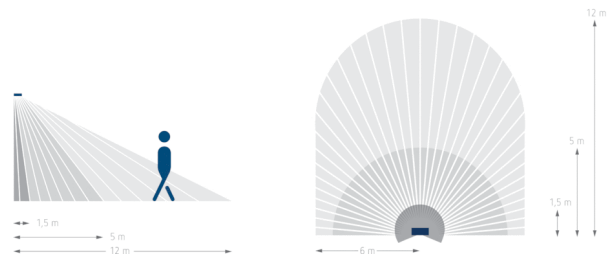

## Description

- LED spotlight with motion detector
- 11 W (900 lm), equivalent to 140 W Halogen spotlight
- Spotlight can be swivelled 35° left/right, 60° upwards/downwards and 180° backwards
- Spacer included in delivery
- Suitable for outdoor use
- Automatic lighting control based on presence and brightness
- 180° detection angle at a detection range of 12 m and creep under protection
- Diffused glare-free light with aura effect
- Functions teach-in, test, twilight switch, dimmable orientation light and night interruption adjustable
- Master/master switching
- Area limit via lens attachment
- Controls are place protected
- Remote controllable with optionally remote controls theSenda P and theSenda S
- Back side made of high-quality aluminum die-cast for an optimally cooling of the high-power LEDs

## Technical data

Operating voltage	230 V AC
Frequency	50 – 60 Hz
Stand-by consumption	~0,4 W
Light measurement	Mixed light measurement
Colour	White
Switching output	Light
Installation type	Wall installation
Setting range brightness	5 – 800 lx or just presence dependent
LED output (lighting current)	11 W (900 lm)
Colour temperature	4000 K, neutral white
Detection angle	180°
Installation height	1,8 – 2,5 m
Light switch-off delay	10 s-20 min
Remote controlled	<input type="checkbox"/>
Ambient temperature	-25 °C ... +45 °C
Protection class	II
Type of protection	IP 55

### Detection range

Mounting height (A)	Head on to (r)	Diagonally (t)
2 m	5 m	12 m
2,5 m	4 m	10 m
3 m	4 m	8 m
3,5 m	4 m	6 m
4 m	2 m	4 m