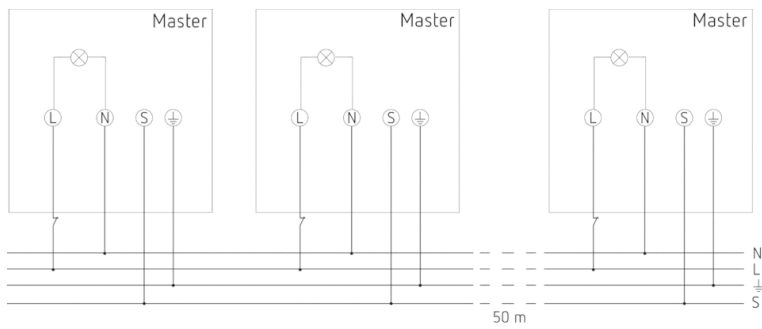

Connection example

Article number: 1020941

Detection range

Mounting height (A)	Head on to (r)	Diagonally (t)
2 m	5 m	12 m
2,5 m	4 m	10 m
3 m	4 m	8 m
3,5 m	4 m	6 m
4 m	2 m	4 m